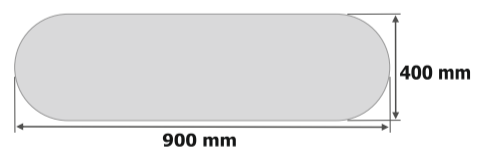

Promotional portable counter ELEGANT

Graphic template

Finished print size: 1395 x 945 mm

Data format: 1395 x 945 mm

(Finished print size +Bleed)

THINGS TO DO:

- Outline all fonts
- Convert all symbols in objects
- Convert all graphics files in CMYK color space mode
- Submit Your artwork files with TIFF, JPG, CDR and PDF format
- JPG files must be saved with Highest or Maximum Quality, TIFF files must be saved with "LZW compression"
- Execute template lines (green, blue, stitching) before submitting artworks

Template lines:

Finished print size:

Green line shows the finished print size.

Bleed line:

Bleed line - it's distance between artwork edge and cutting line. Please extend graphics to the RED line end.

Top counter form: