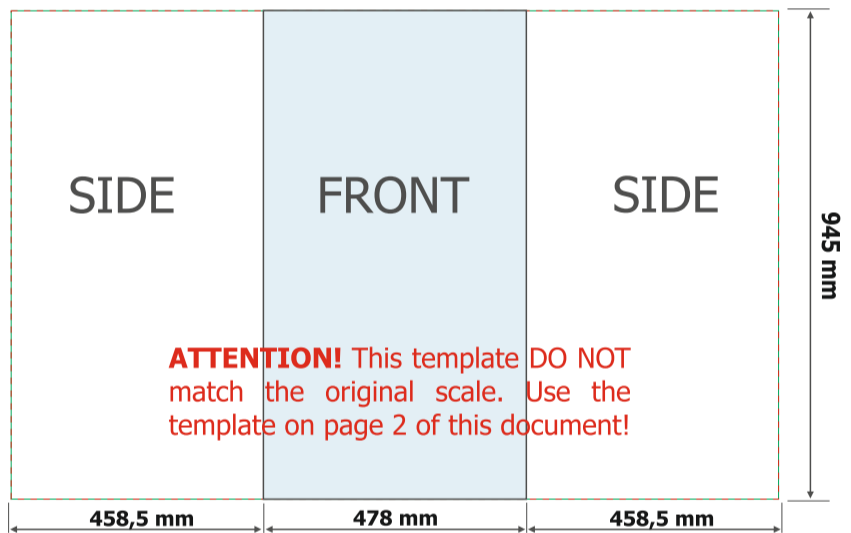

Promotional portable counter ELEGANT

Graphic template

Finished print size: 1395 x 945 mm

Data format: 1395 x 945 mm

(Finished print size +Bleed)

THINGS TO DO:

- Outline all fonts
- Convert all symbols in objects
- Convert all graphics files in CMYK color space mode
- Submit Your artwork files with TIFF, JPG, CDR and PDF format
- JPG files must be saved with Highest or Maximum Quality, TIFF files must be saved with "LZW compression"
- Execute template lines (green, blue, stitching) before submitting artworks

THINGS TO KNOW:

- The template is at 1:10 on page 2 of this document
- A minimum resolution of 600 dpi for 1:10 scale, 150 for dpi for 1:1 scale
- DO NOT RESIZE the template
- For multiple and/or double print product, design on all layouts within the template even if the layout graphics are the same

Template lines:

Finished print size:

Green line shows the finished print size.

Bleed line:

Bleed line - it's distance between artwork edge and cutting line. Please extend graphics to the RED line end.

Top counter form: