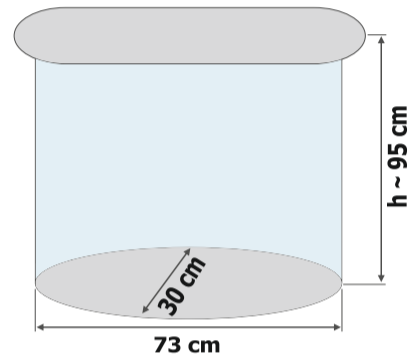

Promotional portable counter ELEGANT

Graphic template

Finished print size: 1395 x 945 mm

Data format: 1395 x 945 mm

(Finished print size +Bleed)

THINGS TO DO:

- Outline all fonts
- Convert all symbols in objects
- Convert all graphics files in CMYK color space mode
- Submit Your artwork files with TIFF, JPG, CDR and PDF format
- JPG files must be saved with Highest or Maximum Quality, TIFF files must be saved with "LZW compression"
- Execute template lines (green, blue, stitching) before submitting artworks

THINGS TO KNOW:

- The template is at 1:10 on page 2 of this document
- A minimum resolution of 600 dpi for 1:10 scale, 150 for dpi for 1:1 scale
- DO NOT RESIZE the template
- For multiple and/or double print product, design on all layouts within the template even if the layout graphics are the same

Template lines:

Finished print size:

Green line shows the finished print size.

Bleed line:

Bleed line - it's distance between artwork edge and cutting line. Please extend graphics to the RED line end.

Top counter form: